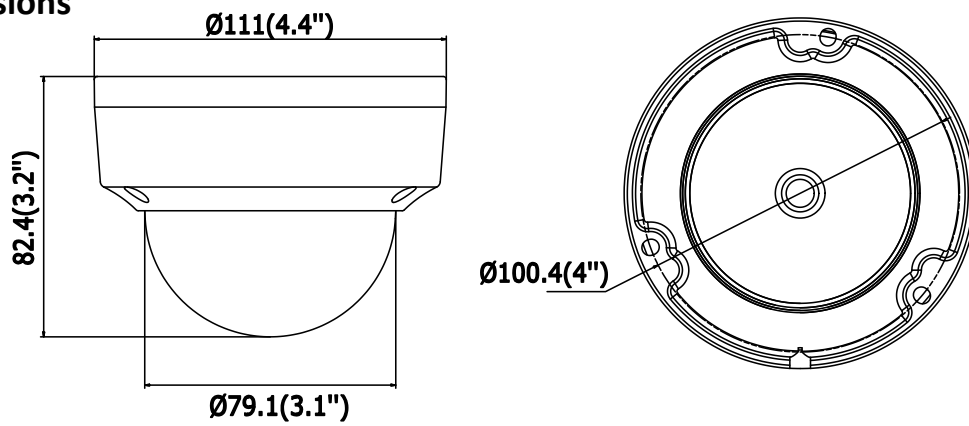

Dimensions

Unit: mm

Accessories

CENTRAL SECURITY DISTRIBUTION

1300 319 499
csd.com.au