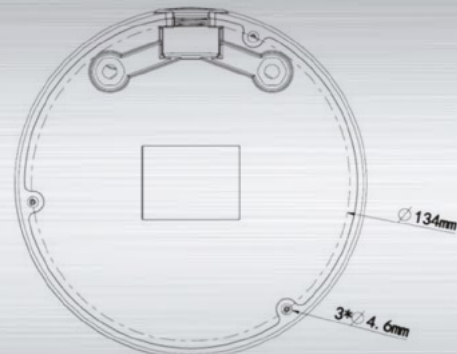

Accessories

Vandal Dome Surface Box

Vandal Dome Wall Mount Bracket

Pole Mount Adapter

Dimensions

Camera		IPC4DAF	
Sensor	1/2.7", progressive scan, 5.0 megapixel, CMOS		
Lens	2.7-13.5 mm, Auto Focus, Motorised Lens		
Angle of View (H)	93.0° (wide) ~28.0° (tele)		
Zoom/Focus	Motor drive / Auto Focus		
Shutter	Auto/Manual, 1/6-1/100000 s		
Min. Illumination	Colour: 0.02 Lux (F1.6, AGC ON) 0 Lux with IR		
IR Range	Up to 30m (98 ft) IR range		
Day/Night	IR-cut filter with auto switch (ICR)		
S/N	>55 DB		
WDR	Optical WDR (up to 120dB)		
Video			
Video Compression	H.265,H.264, MJPEG, H.265 Ultra		
Frame Rate	5MP (2592×1944): Max. 20 fps 4MP (2592×1520): Max. 20 fps; 4MP (2560×1440): Max. 25 fps 3MP (2048×1520): Max. 30 fps; 1080P (1920×1080): Max. 25 fps		
Video Streaming	Triple		
9:16 Corridor Mode	Supported		
ROI	Supported		
HLC	Supported		
BLC	Supported		
Evaluative Metering	Supported		
OSD	Up to 8 OSDs		
Privacy Mask	Up to 4 areas		
Smart			
Behavior Detection	Intrusion, crossing line, motion detection		
Exception Detection	Audio detection		
Intelligent Identification	Face detection, Defocus, Scene Change		
Statistical Analysis	People counting		
Audio			
Audio Compression	G.711	Two-way audio	Supported
Storage			
Edge Storage	Micro SD, up to 128 GB		
Network			
Protocols	L2TP, IPv4, IGMP, ICMP, ARP, TCP, UDP, DHCP, PPPoE, RTP, RTSP, RTCP, DNS, DDNS, NTP, FTP, UPnP, HTTP, HTTPS, SMTP, SIP, 802.1x		
Compatible Integration	ONVIF, API		
Interface			
Audio I/O	Audio cable	Input: impedance 35 k Ω; amplitude 2 V [p- p]	Output: impedance 600 Ω; amplitude 2 V [p - p]
Alarm I/O	1 / 1		
Network	1 RJ45 10M/100M Base -TX Ethernet		
Video Output	1 BNC, impedance 75 Ω; amplitude 1 V [p-p]		
Reset Button	Supported		
Power Output	DC12V Power Output		
General			
Power	12 V DC, or PoE	Power consumption: Max.6.6 W (PoE :Max.7.2 W)	
Dimensions (Ø x H)	Φ148 x 111.3 mm		
Weight	0.75 kg (1.7 lb)		
Working Environment	-40° C ~ +60° C , Humidity =95% RH(non-condensing)		
Ingress Protection	IP67		
Vandal Resistant	IK10		