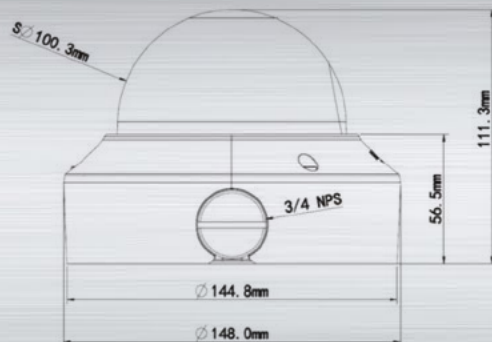

Accessories

Vandal Dome Surface Box

Vandal Dome Wall Mount Bracket

Pole Mount Adapter

Dimensions

Camera		IPC4DAF	
Sensor	1/2.7", progressive scan, 5.0 megapixel, CMOS		
Lens	2.7-13.5 mm, Auto Focus, Motorised Lens		
Angle of View (H)	93.0° (wide) ~28.0° (tele)		
Zoom/Focus	Motor drive / Auto Focus		
Shutter	Auto/Manual, 1/6-1/100000 s		
Min. Illumination	Colour: 0.02 Lux (F1.6, AGC ON) 0 Lux with IR		
IR Range	Up to 30m (98 ft) IR range		
Day/Night	IR-cut filter with auto switch (ICR)		
S/N	>55 DB		
WDR	Optical WDR (up to 120dB)		
Video			
Video Compression	H.265,H.264, MJPEG, H.265 Ultra		
Frame Rate	5MP (2592×1944): Max. 20 fps 4MP (2592×1520): Max. 20 fps; 4MP (2560×1440): Max. 25 fps 3MP (2048×1520): Max. 30 fps; 1080P (1920×1080): Max. 25 fps		
Video Streaming	Triple		
9:16 Corridor Mode	Supported		
ROI	Supported		
HLC	Supported		
BLC	Supported		
Evaluative Metering	Supported		
OSD	Up to 8 OSDs		
Privacy Mask	Up to 4 areas		
Smart			
Behavior Detection	Intrusion, crossing line, motion detection		
Exception Detection	Audio detection		
Intelligent Identification	Face detection, Defocus, Scene Change		
Statistical Analysis	People counting		
Audio			
Audio Compression	G.711	Two-way audio	Supported
Storage			
Edge Storage	Micro SD, up to 128 GB		
Network			
Protocols	L2TP, IPv4, IGMP, ICMP, ARP, TCP, UDP, DHCP, PPPoE, RTP, RTSP, RTCP, DNS, DDNS, NTP, FTP, UPnP, HTTP, HTTPS, SMTP, SIP, 802.1x		
Compatible Integration	ONVIF, API		
Interface			
Audio I/O	Audio cable	Input: impedance 35 k Ω; amplitude 2 V [p- p]	Output: impedance 600 Ω; amplitude 2 V [p - p]
Alarm I/O	1 / 1		
Network	1 RJ45 10M/100M Base -TX Ethernet		
Video Output	1 BNC, impedance 75 Ω; amplitude 1 V [p-p]		
Reset Button	Supported		
Power Output	DC12V Power Output		
General			
Power	12 V DC, or PoE	Power consumption: Max.6.6 W (PoE :Max.7.2 W)	
Dimensions (Ø x H)	Φ148 x 111.3 mm		
Weight	0.75 kg (1.7 lb)		
Working Environment	-40° C ~ +60° C , Humidity =95% RH(non-condensing)		
Ingress Protection	IP67		
Vandal Resistant	IK10		