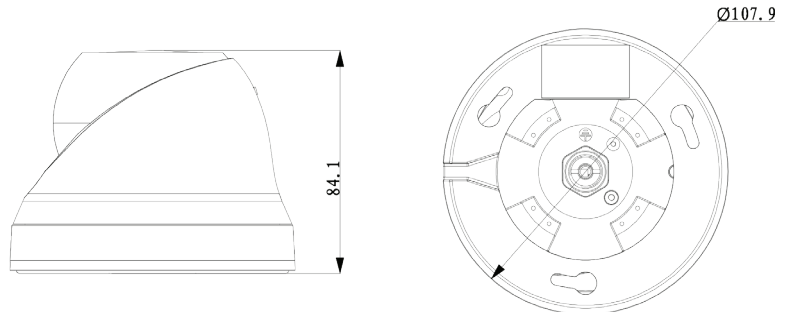

1.3 Megapixel 30m Infrared IP Dome Camera

Model: VSIP1MPVDMINIIRC

Specifications		
General	Camera Style	Vandal Resistant Mini Dome
	Image Sensor	1/3" 1.3 Megapixel CMOS
	Effective Pixels	1280 (H) x 960 (V)
	Signal Noise Ratio	> 50dB
Camera	Lens	3.6mm Fixed Lens
	Angle of View	70°
	Electronic Shutter	Auto/Manual, 1/3(4) ~ 1/10000s
	Minimum Illumination	0.05 Lux at F1.2 (Colour) / 0.005 Lux at F1.2 (B&W)
	Day/Night	Auto (ICR) / Colour/B&W
	White Balance	Auto
	Noise Reduction	3D Digital Noise Reduction
	Gain Control	Auto/Manual
	Backlight Compensation	BLC / HLC / DWDR
	Audio Input	Built-in microphone
	Audio Compression	G.711a / G.711u (64kbps) / PCM (128kbps)
	Alarm Interface	N/A
	Network Interface	RJ45 (10/100 Base-T)
	Memory Slot	N/A
Video	Bit Rate	H.264: 56K ~ 8192Kbps
	Video Compression	H.264 / MJPEG
	Resolution	1.3MP (1280x960) / 720p (1280x720) / D1 (704x576)
	Frame Rate	1.3MP/720p (1 ~ 25/30fps)
Environment	Video Output	N/A
	Ingress Protection	IP66
	Vandal Resistant	IK10
	Maximum Infrared Range	30m
	Power Input	12VDC / PoE (802.3af)
	Power Consumption	< 4W
	Dimensions	Ø107 x 84.1mm
	Weight	0.29kg
Operating Environment	-20° to 60°C / RH95% (max)	

Product Highlights

- Record up to 1.3MP (1280 x 960) at 25fps
- 3.6mm fixed lens with 70° viewing angle
- 30m infrared range & IP66/IK10 rated housing

Product Overview

The VIP Vision VSIP1MPVDMINIIRC is a compact 1.3 Megapixel IP dome camera capable of streaming beyond 720p high definition footage.

This camera features up to 1.3MP (1280 x 960) image resolution with 30m infrared range for low light and night video capture.

The camera housing is IK10 vandal resistant and is IP66 rated, making it suitable for outdoor surveillance.