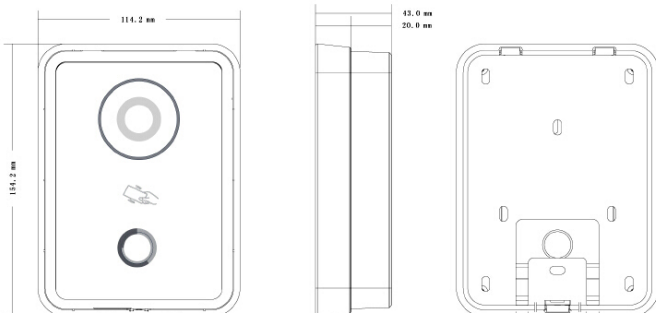

Product Overview

The VIP Vision™ Residential IP Intercom Kit is an ideal single monitor/door-station intercom solution for residential applications.

The system comprises a compact, aluminium, flush mount door station and a 7" touchscreen indoor monitor. The door station features a 1.3 megapixel, low-light camera and the intercom kit integrates with most electronic door strikes and sensors.

The door station is operated simply via a single backlit button whilst the indoor monitor uses a touchscreen. The system supports door sensor and door strike integration, remote unlock, missed/placed/received call details, visitor audio/video messaging and group calling functions.

Capabilities of this intercom kit extend beyond the home and into everyday life. Remote connect to your intercom system from anywhere with your Android or iOS device (iPad, iPhone). Answer door bells, unlock your door, take image snapshots and two-way talk - all remotely from your smartphone or tablet.